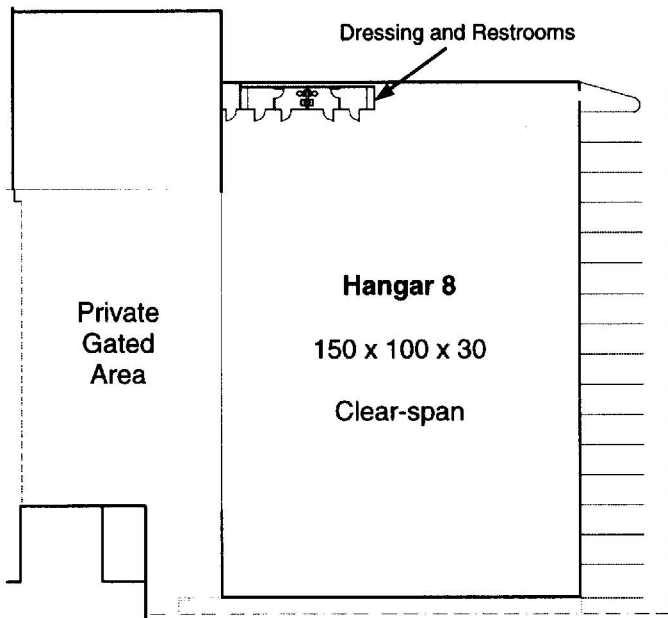

Facility Features

Over 15,000 sq. ft. of event and support space standard.

Additional hangar and open spaces available upon request for select events.

30 foot clear-span ceilings.

95' x 28' load-in door

Pristine west side location.

Available for premier and wrap parties, fund raisers, corporate events and select other events.

No hidden charges - use who you choose for grip, lighting, rentals, etc.

Valet parking available.

Call for a personal tour, rates, and availability!

Northfield Properties - Event Spaces

3100 Donald Douglas Loop North, Santa Monica, CA 90405

(310) 392.9000 - (310) 392.9105